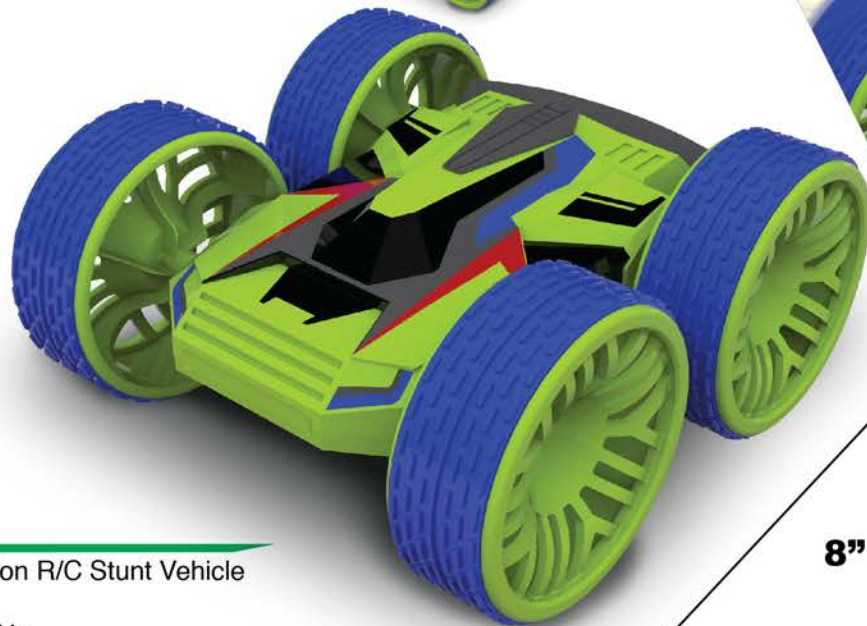

RC FLIP RAZER

Controller may vary

8"