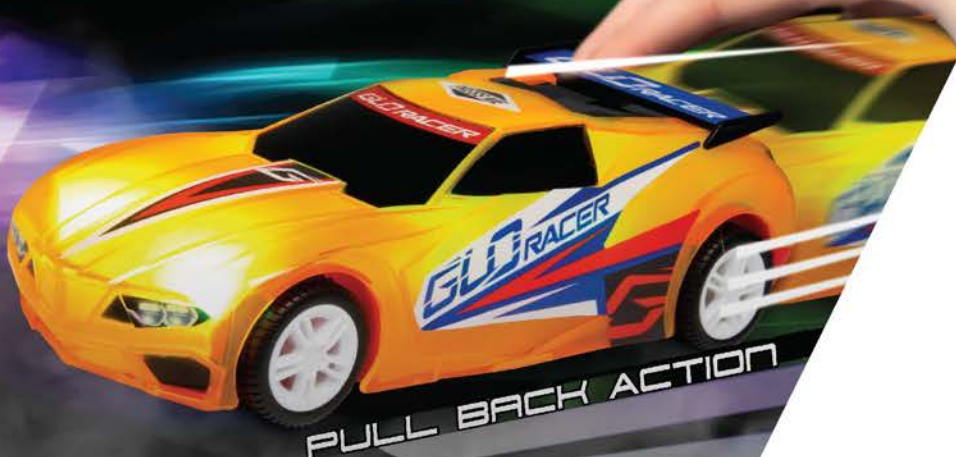

#84519

TOPMAZ
RACING™

PULL BACK GLO RACER

COLOR SHIFTING ACTION

3 SOUND EFFECT