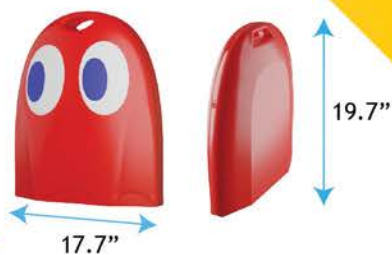

2 x AAA For Transmitter (not included)

PRODUCTS AND COLORS MAY VARY.

©2022 Kidztech. All Rights Reserved.

PAC-MAN

PAC-MAN™ SLOT TRACK CARRYING CASE

OFFICIAL
LICENSED

NEW

PERIMETER
170CM / 5.5 FT.