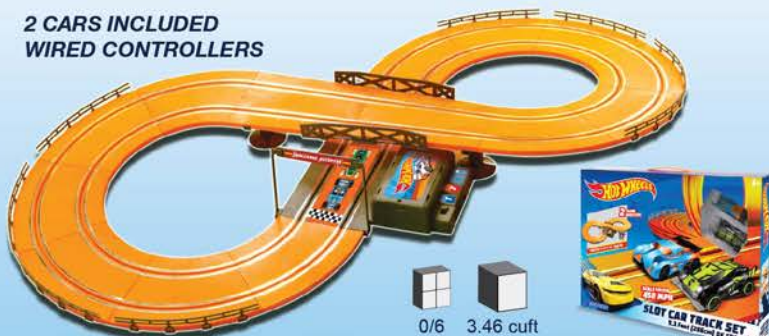

2 CARS INCLUDED
WIRED CONTROLLERS

0/6 4.10 cuft

83105 (B/O) / 83125 (AC)

**BEGINNER LEVEL
PERIMETER**

286CM / 9.3FT

2 CARS INCLUDED
WIRED CONTROLLERS

0/6 3.46 cuft

83109 (B/O) / 83129 (AC)