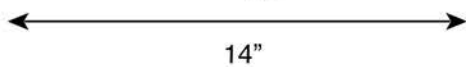

LED
LIGHTS

WORKING
SUSPENSIONS

1 X 9V
For Transmitter
(Not Included)

5 x AA
For Vehicle
(Not Included)

RC MAXDRIVE II

Controller may vary

Item #84570

- 2.4GHz Full Function Radio Control
- Multi-players
- Range 25 M
- Full Function Amphibious RC
- Fully Waterproof (Except Transmitter)
- Play on Clear Water
- Monster Tyres
- USB Charging
- Speed: 7KM/H (on land); 4KM/H (on water)