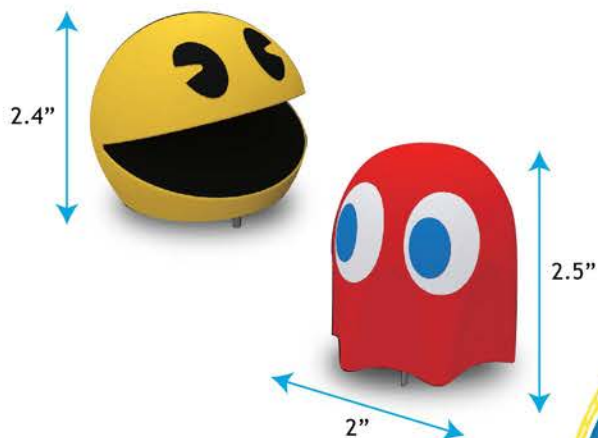

Light Up

Licensor approval pending,
product to be finalized

5 x AA
(Not Included)

PAC-MAN™ SLOT TRACK SET

OFFICIAL LICENSED

NEW

PERIMETER
286CM / 9.3 FT.

Item# 82305 (B/O) / 82325 (AC)