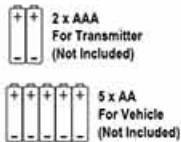

Item #84476 (1:12)

- 2.4GHz Full Function Radio Control
- Multi-players
- Official Licensed
- Range 15M
- Rider Included
- USB Charging