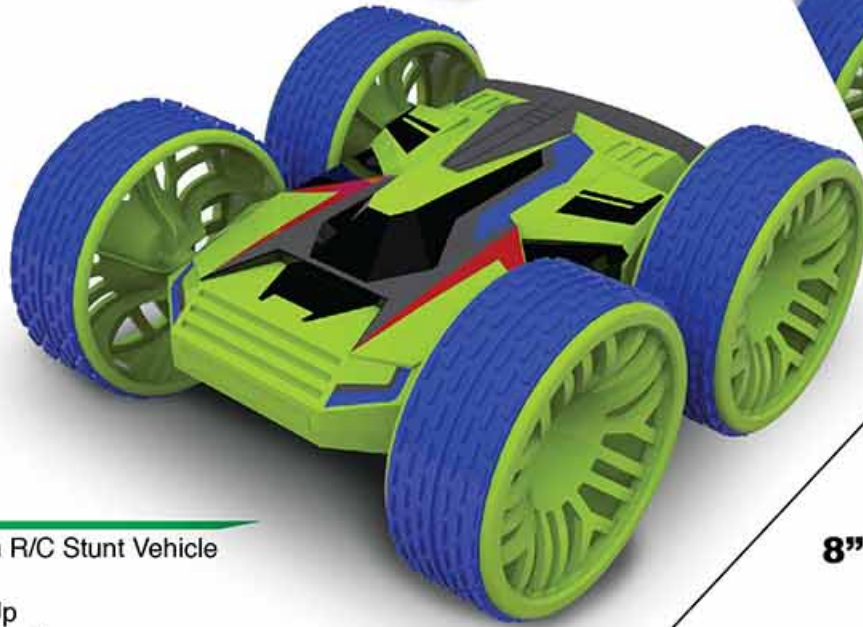

RC NANO VORTEX

3.7V
LITHIUM ION

RTR
READY TO RUN

Controller may vary

4.5"

**360°
SPINNING
ARM**

Item #84541

- 2.4GHz Full Function R/C Stunt Vehicle
- Multi-players
- Range 25M
- Free Rotating Arms
- Stunt and 360° Spinning Action
- 4-Wheel Drive
- USB Charging

USB Charging Cable (Included)

RC FLIP RAZER

Controller may vary

8"

Item #84392

- 2.4GHz Full Function R/C Stunt Vehicle
- Multi-players
- Drives Both Ways Up
- Flipping & Spinning Action
- 4-Wheel Drive
- High Grip Tyres
- Range 20M