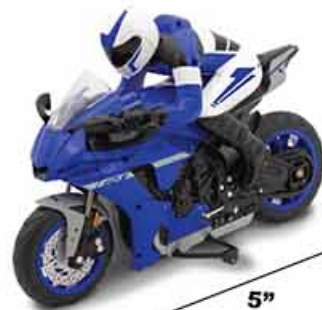

#84476

5"

Item #84475 (1:6)

- 2.4GHz Full Function Radio Control
- Multi-players
- Official Licensed
- Working Suspension
- Working Headlights
- Rider Included
- Range 25M

Item #84476 (1:12)

- 2.4GHz Full Function Radio Control
- Multi-players
- Official Licensed
- Range 15M
- Rider Included
- USB Charging