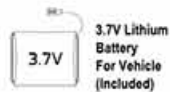

YAMAHA
LICENSED PRODUCT