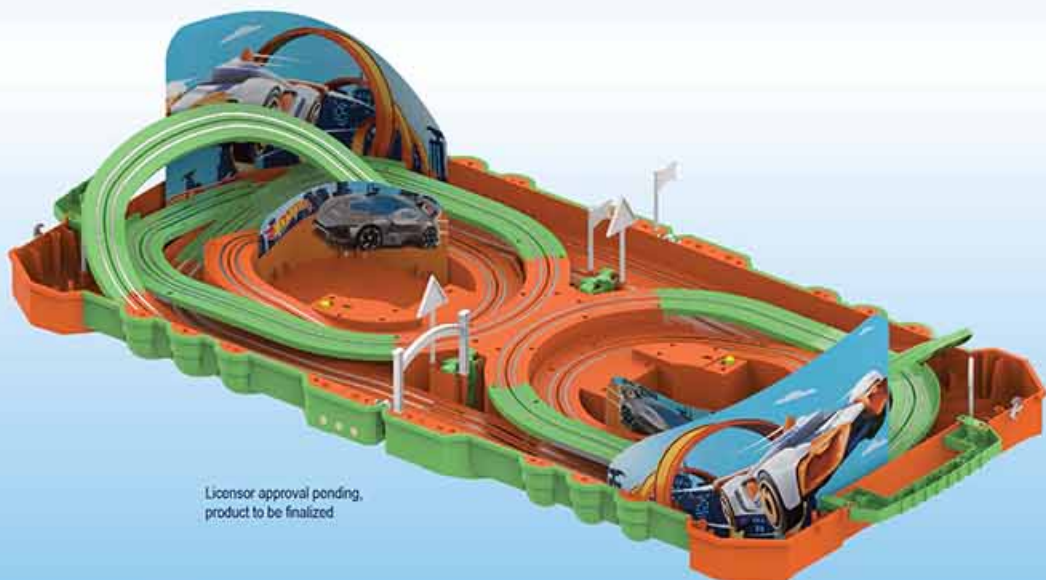

CHALLENGE LEVEL
PERIMETER

430CM / 14.1FT

2 CARS INCLUDED
WIRED CONTROLLERS

OR

OR

Licensor approval pending,
product to be finalized.

1:64 SLOT TRACK CARRYING CASE

83120