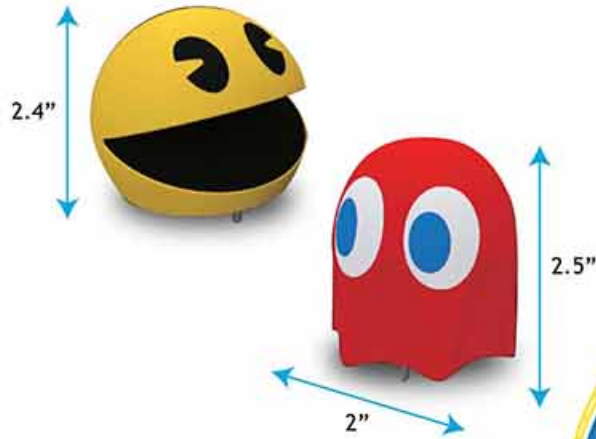

Licenser approval pending,
product to be finalized

Light Up

PAC-MAN™ & ©BANDAI NAMCO Entertainment Inc.

6 x AA
(Not Included)

OFFICIAL
LICENSED

PAC-MAN™ SLOT TRACK SET

NEW

PERIMETER
286CM / 9.3 FT.