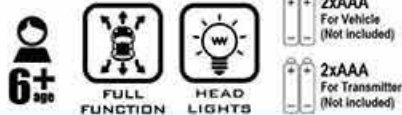

CHALLENGER #89721 2 COLOR

1963 BEETLE #89751 1 COLOR

1963 TYPE 2 (T1) VAN #89761 1 COLOR

GT-R (R35) #89571 2 COLOR

G500 4X4 #89801 2 COLOR

1:43 IR

FULL FUNCTION INFRARED CONTROL

OFFICIAL LICENSED