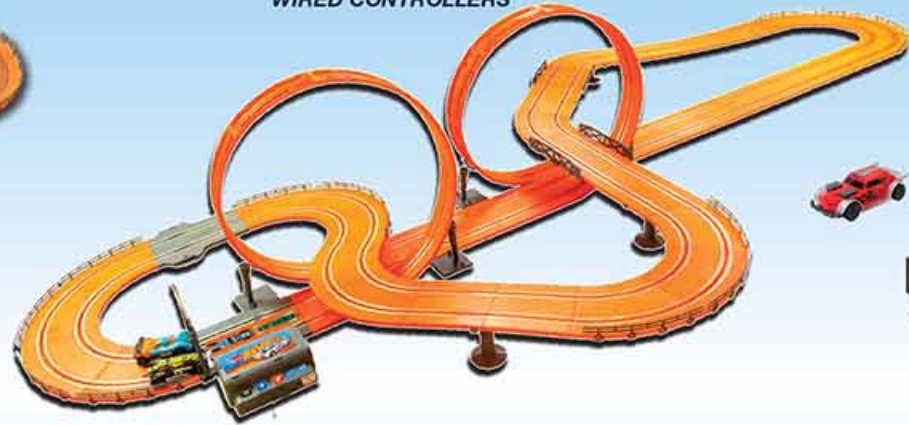

83111 / 83131

**CHALLENGE LEVEL
PERIMETER**

683CM / 22.7FT

2 CARS INCLUDED
WIRED CONTROLLERS

83110 / 83130

**CHALLENGE LEVEL
PERIMETER**

915CM / 30FT

2 CARS INCLUDED
WIRED CONTROLLERS