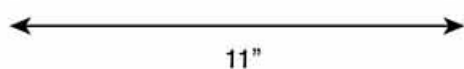

Pending Licensor Approval

Item #84015

- 2.4GHz Full Function Radio Control
- Multi-players
- Range 25M
- Official Licensed
- High Grip Rubber Tyres
- Speed: 10KM/H
- Front & Back Individual Suspension System
- Rider Included