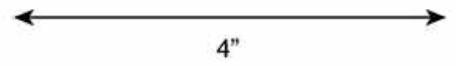

Controller may vary

Product to be finalized

RAMP JUMP

AGILE IN SWERVING

ZERO GRAVITY SPIRAL RUN

MINI BUGGY

Item #84430

- 2.4GHz Full Function Radio Control
- Multi-players
- Range 20M
- Working Suspension
- USB Charging