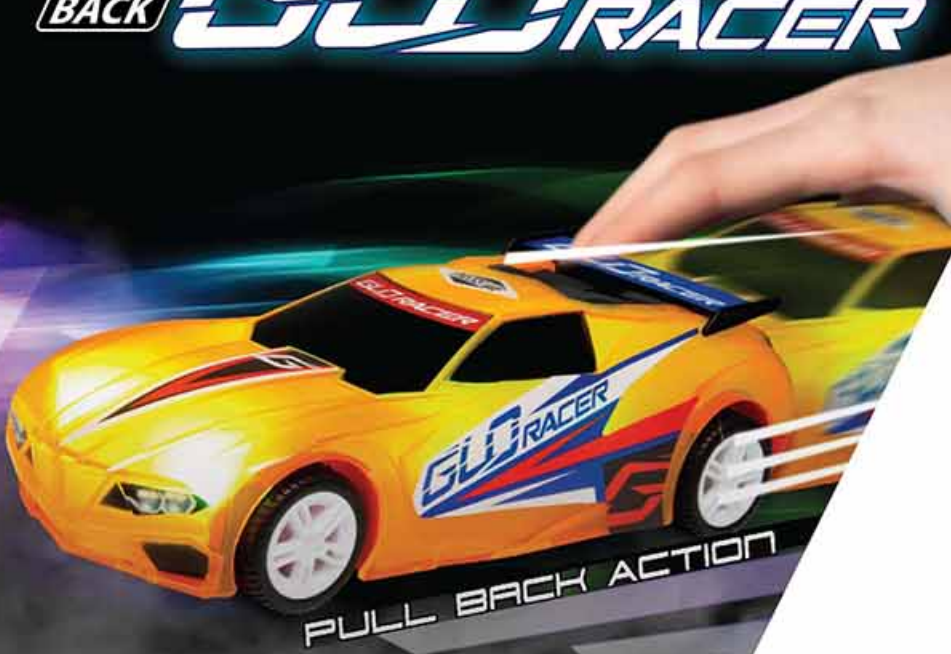

BIGFOOT®

	1:16 SCALE		
		FULL FUNCTION	TPR RUBBER HIGH GRIP TYRES
	1:26 SCALE		
		FULL FUNCTION	TPR RUBBER HIGH GRIP TYRES

OFFICIAL LICENSED

TOPMAZ
RACING™

PULL BACK GLO RACER

PULL BACK ACTION

COLOR SHIFTING ACTION