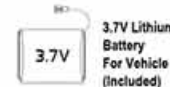

RC NANO VORTEX

3.7V
LITHIUM ION

RTR
READY TO RUN

Controller may vary

4.5"

**360°
SPINNING
ARM**

Item #84541

- 2.4GHz Full Function R/C Stunt Vehicle
- Multi-players
- Range 25M
- Free Rotating Arms
- Stunt and 360° Spinning Action
- 4-Wheel Drive
- USB Charging