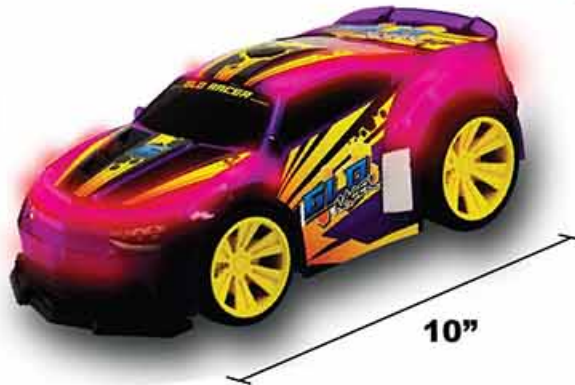

1:16 RC GLO RACER

GLO RACER

COLOR SHIFTING ACTION

Item #84491

- 2.4GHz Full Function Radio Control
- Multi-players
- Range 15M
- Try-me Function
- 3 Lighting Effects By RC
- 3 Sound Effects By RC
- Rubber Tyres
- Speed: 6-7 KM/H