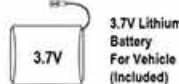

MULTI-PLAYERS

FULL FUNCTION

RADIO CONTROL

WORKING ON WATER AND LAND

USB CHARGING CABLE (Included)

2 x AAA Batteries For Transmitter (Not Included)

3.7V Lithium Battery For Vehicle (Included)

0/12 4.29 cuft