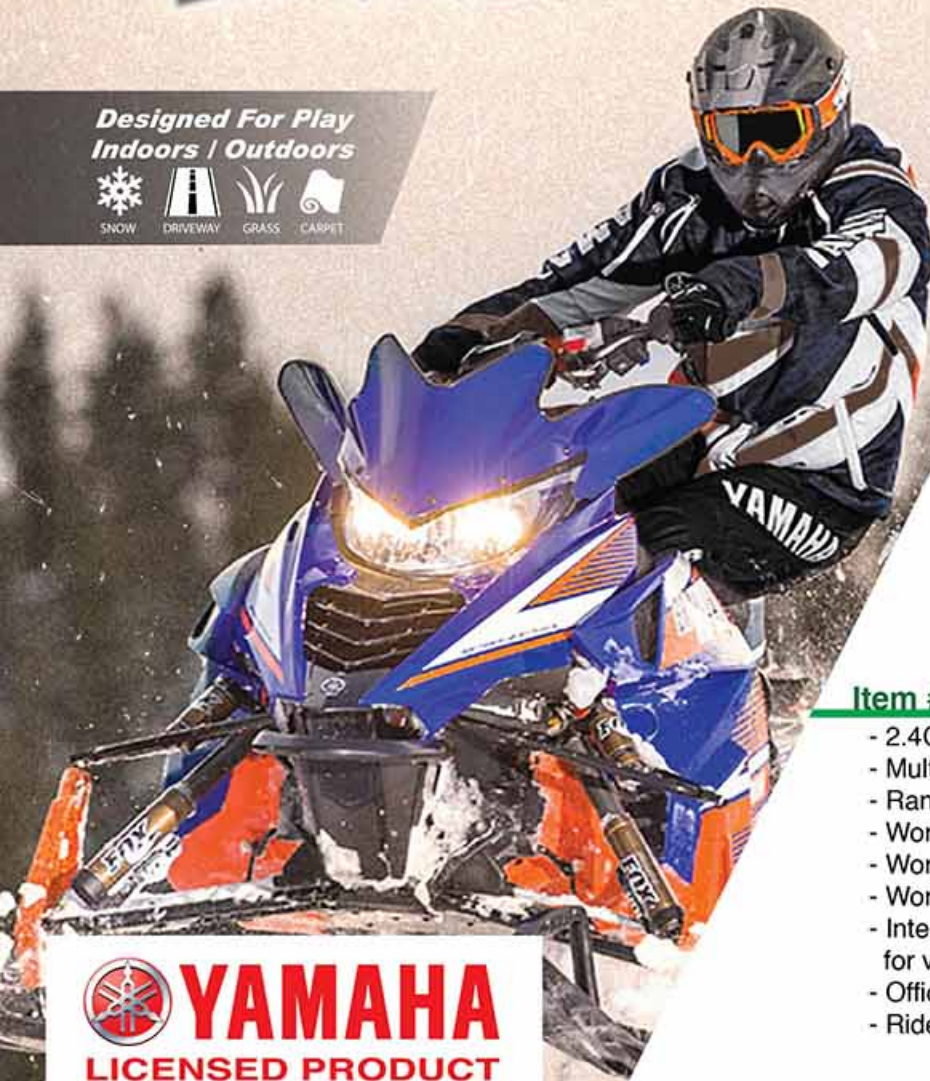

Item #84058

- 2.4GHz Full Function Radio Control
- Multi-players
- Rider Included
- High Grip Tyres
- Working Suspension
- Range 25M
- Official Licensed

FULL FUNCTION RADIO CONTROL

Designed For Play
Indoors / Outdoors